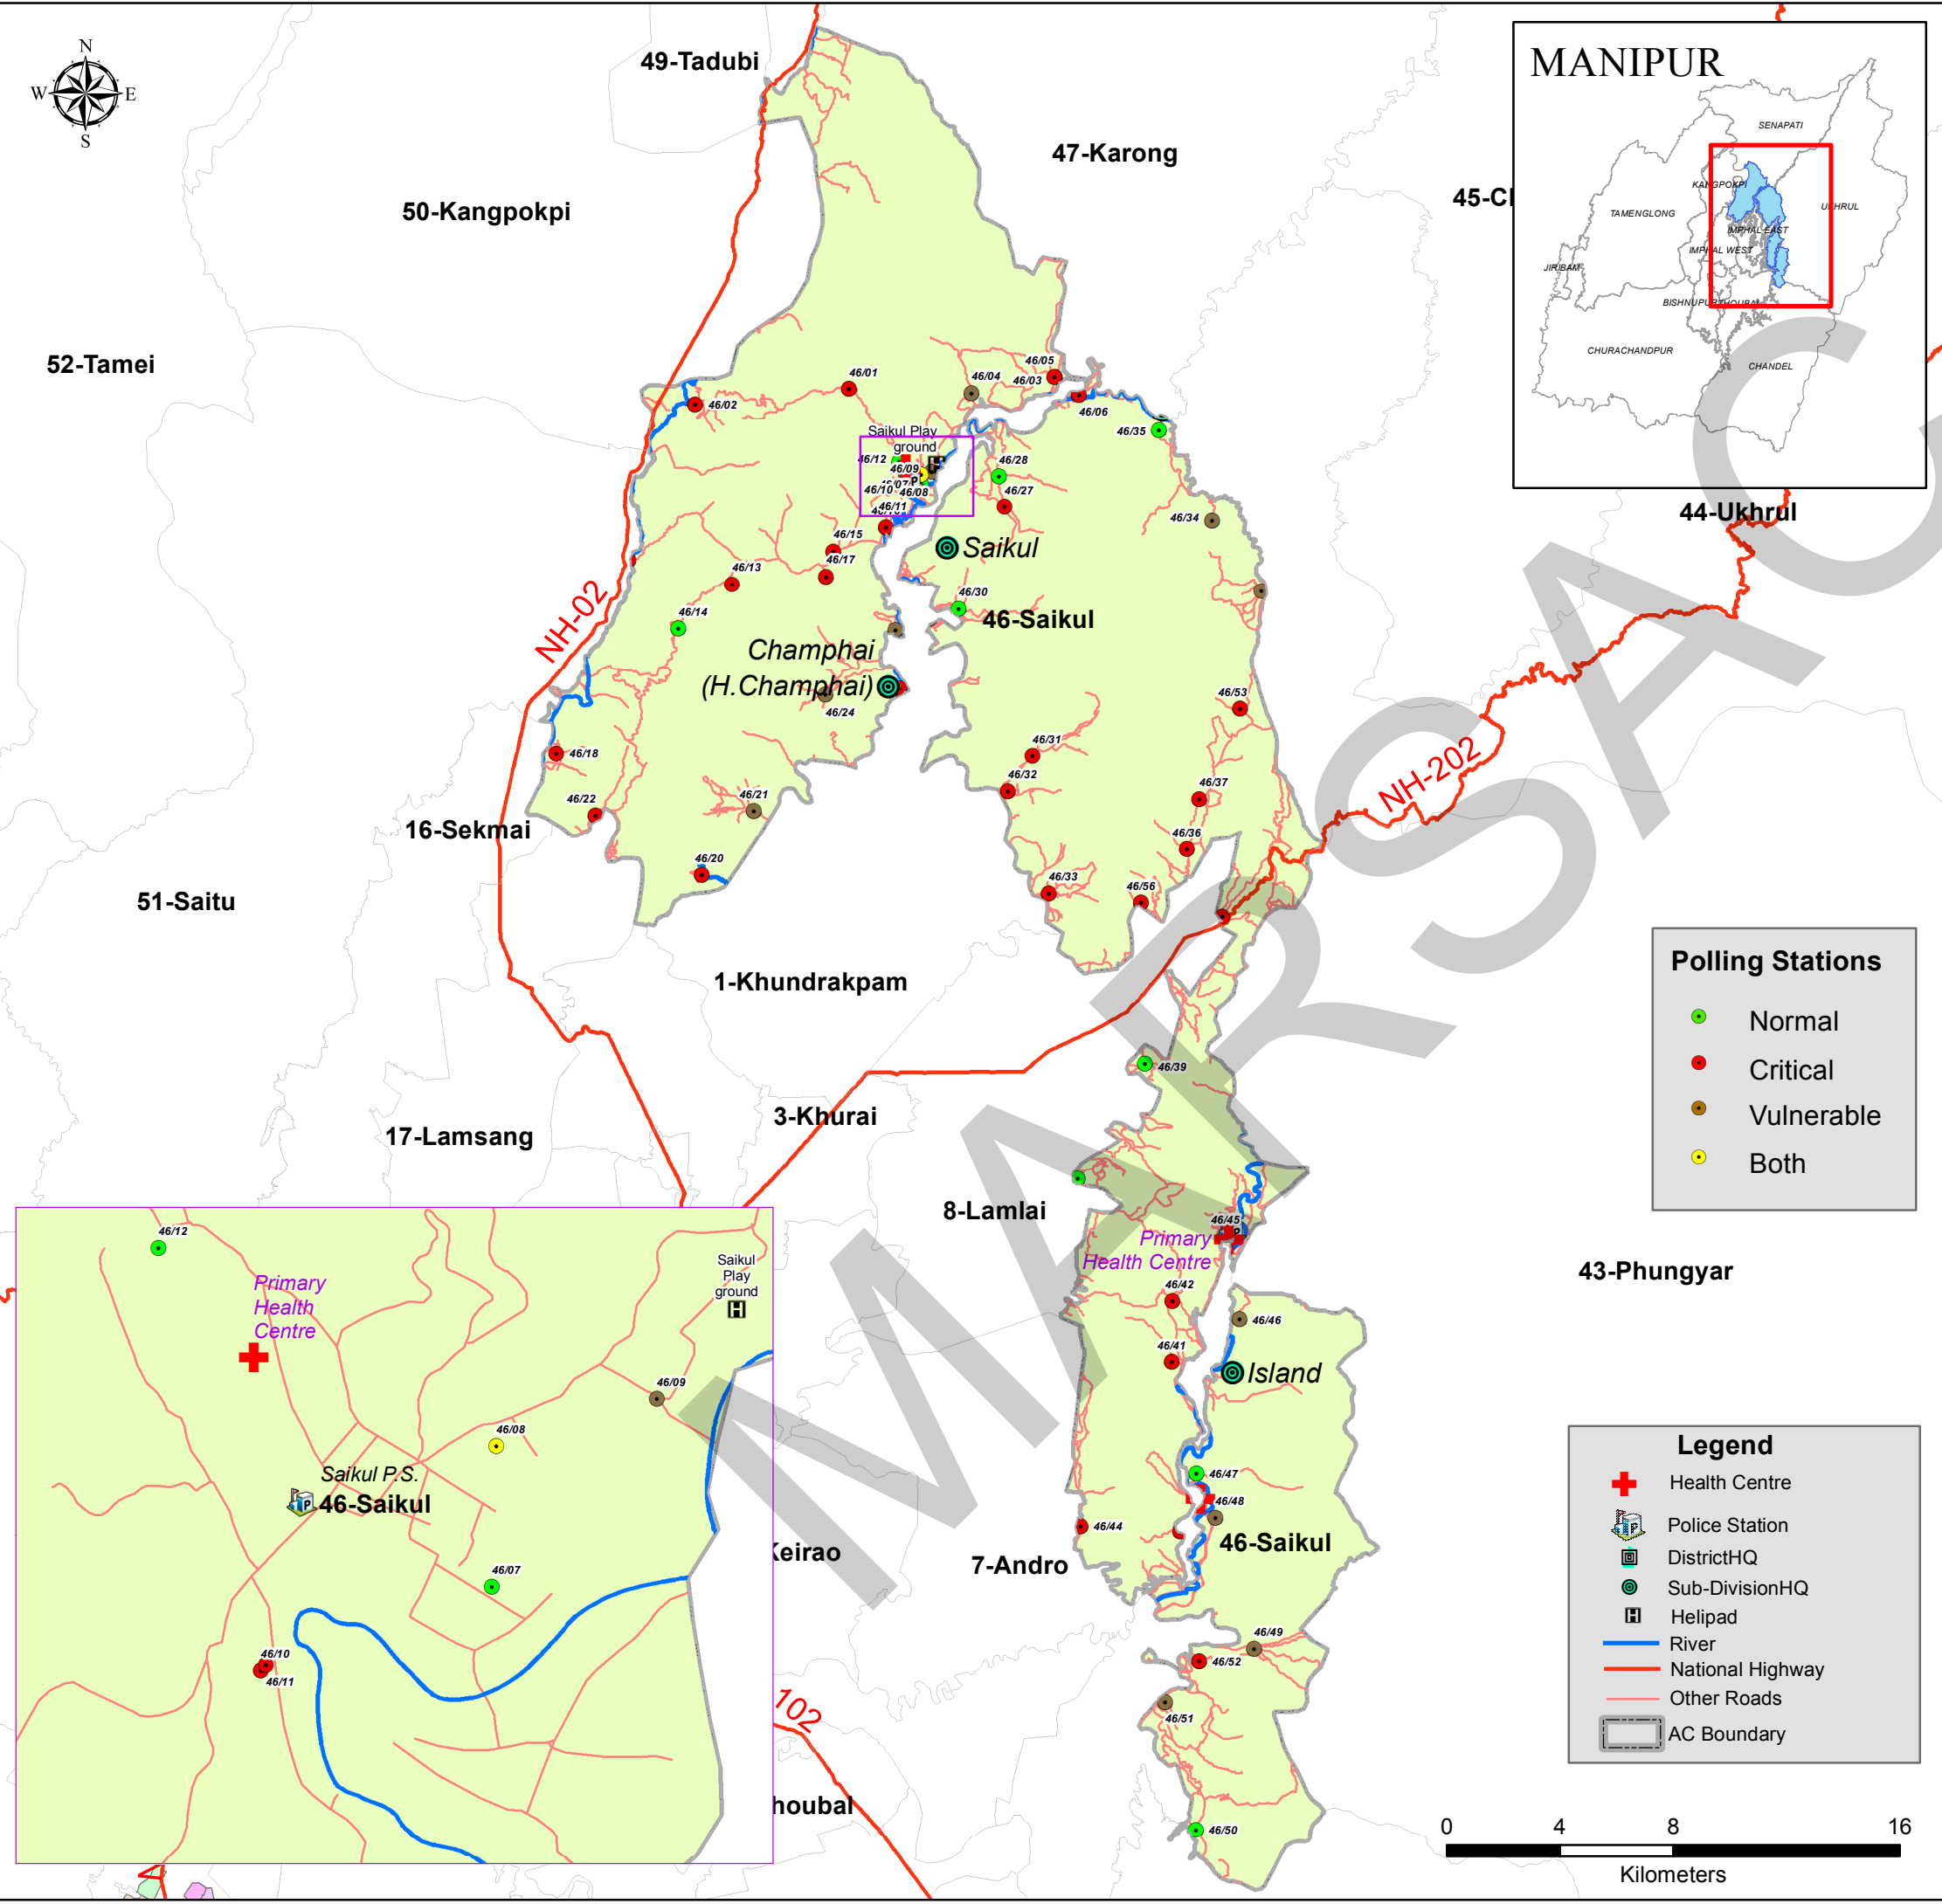

Polling Stations

- Normal
- Critical
- Vulnerable
- Both

Legend

- + Health Centre
- Police Station
- District HQ
- Sub-Division HQ
- Helipad
- River
- National Highway
- Other Roads
- AC Boundary

 Prepared by:
 Manipur Remote Sensing
 Applications Centre (MARSAC)